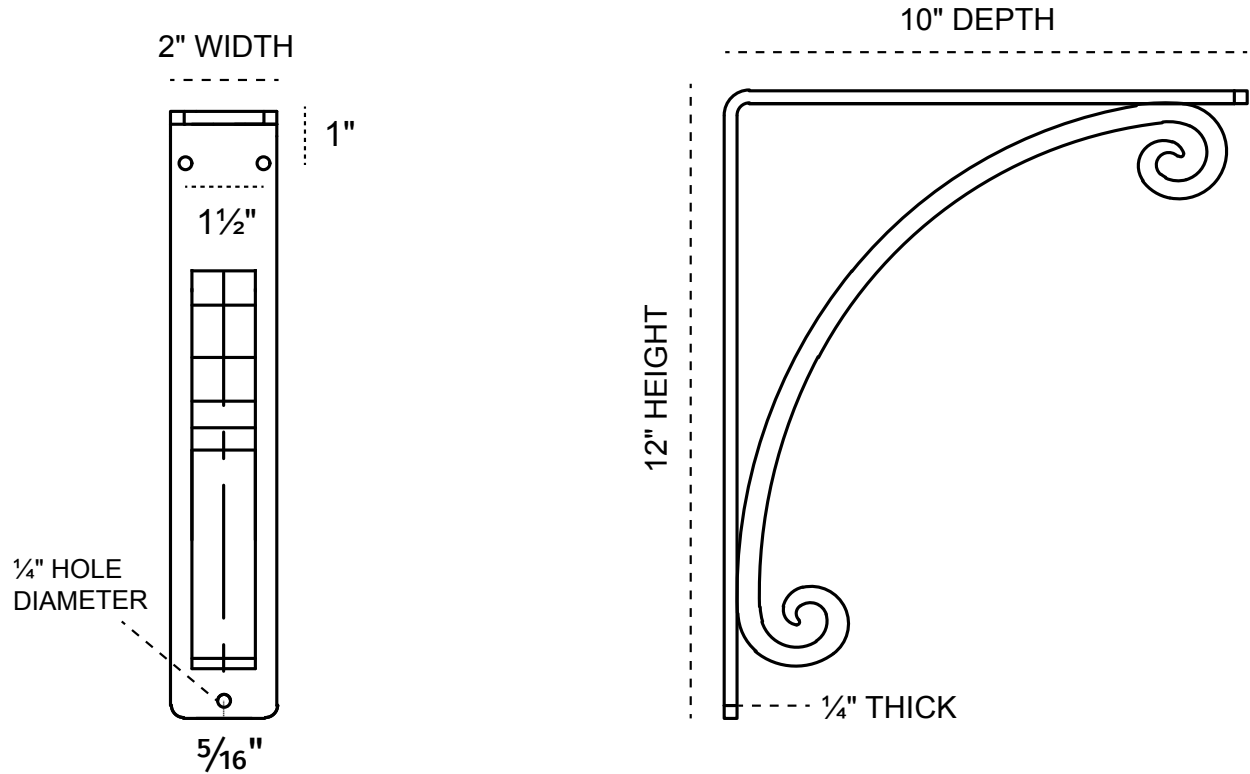

2-INCH W X 10-INCH D X 12-INCH H LEGACY TRIPLE BRACE BRACKET

FRONT PROFILE

SIDE PROFILE

HEAVY-DUTY 1/4" THICK

AVAILABLE IN:
POWDER COATED BLACK

BKTM02X10X12TLE

P:866.607.0453 | F: 866.591.3143
2300 W. Main St. | Clarksville, TX 75426
sales@ekenamillwork.com | www.ekenamillwork.com